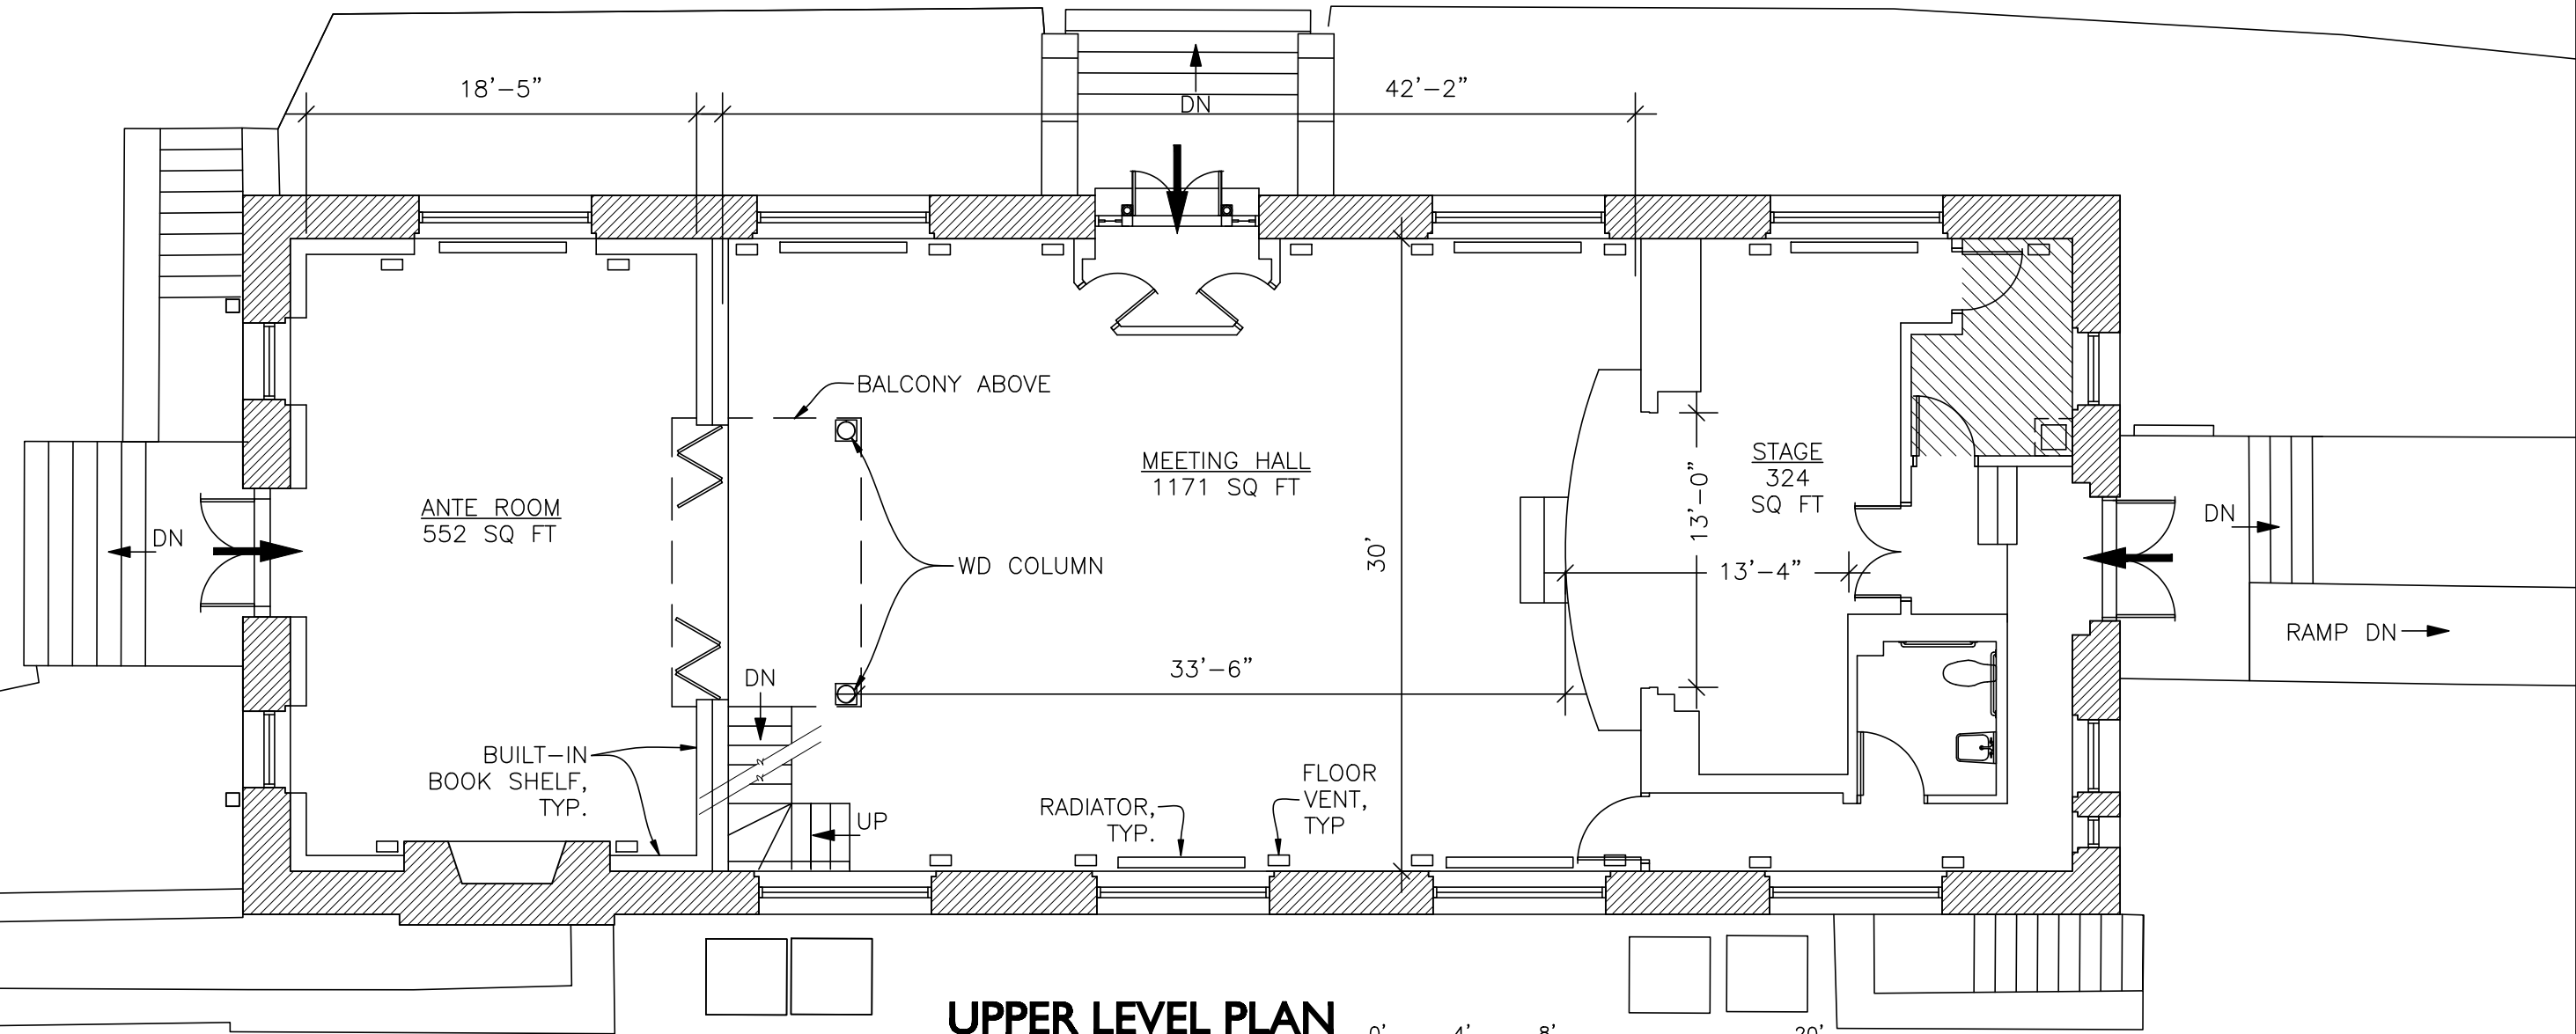

**BALTIMORE STREET**

**FOUNDRY STREET**

**UPPER LEVEL PLAN**

Scale: 1/8" = 1'-0"

**CARROLL  
BALDWIN  
MEMORIAL HALL  
FLOOR PLAN**

DATE: 07.20.16

**LOWER LEVEL PLAN**

Scale:  $\frac{1}{8}'' = 1'-0''$

**CARROLL  
BALDWIN  
MEMORIAL HALL  
FLOOR PLAN**

---

DATE: 07.20.16