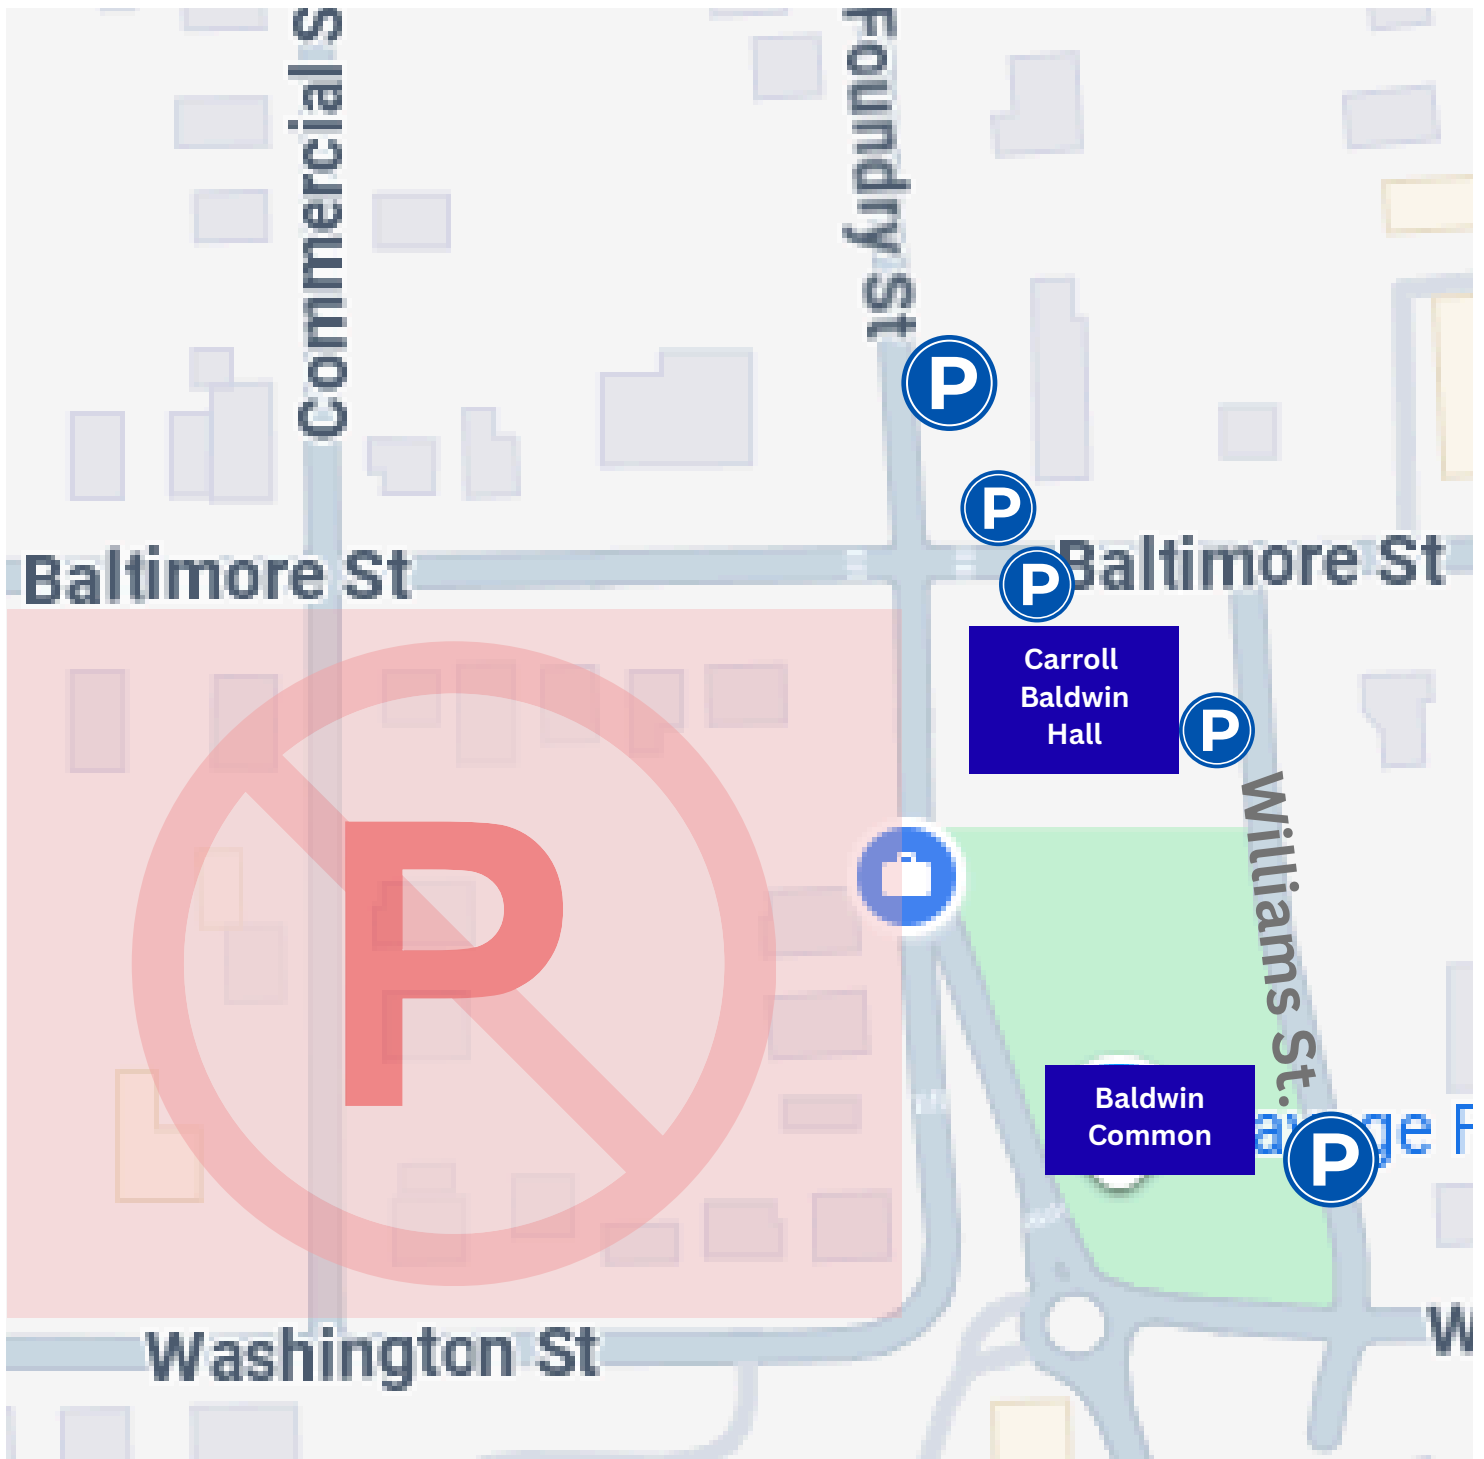

CARROLL BALDWIN HALL EVENT PARKING

- Angled spaces along Baltimore St. by the Hall
- Handicap spaces along Williams St.
- The shoulder across Baltimore St. from the Hall
- Both sides of Williams St. adjacent to Baldwin Common
- The shoulder along Foundry St. north of Baltimore St.